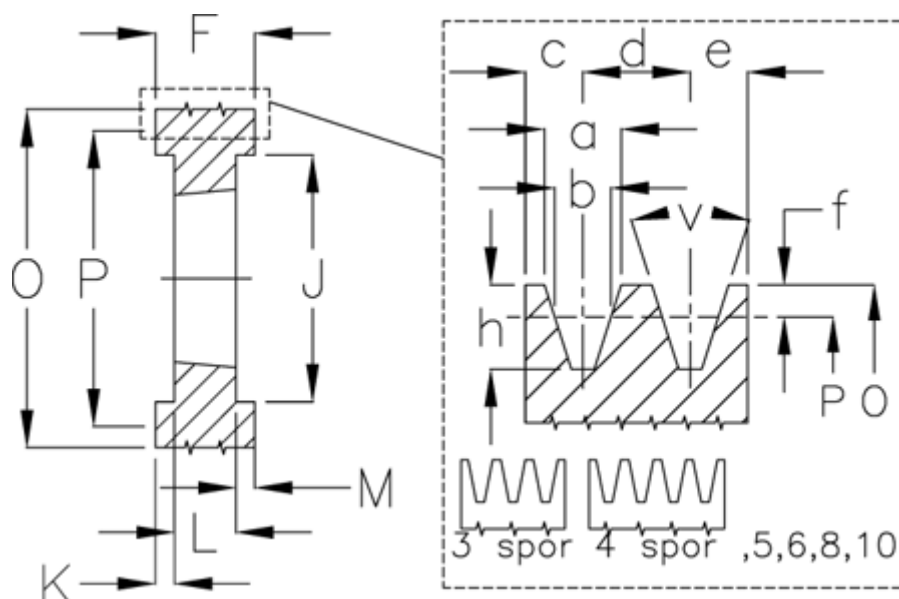

Article number: 604111017006

Description: V-belt pulley SPB 170/6 TL3020

Measures

a	= 16.3	For bush	= 3020	O	= 177.0
b	= 14.0	h	= 17.5	P	= 170
Bush ζ max	= 75	J	= 127	Type	= SPB
c	= 12.5	K	= 34,5	v	= 34 degrees
d	= 19.0	L	= 51		
e	= 12.5	m	= 34.5		
f	= 3.5	N	= -		
F	= 120	Number of ribs	= 6		